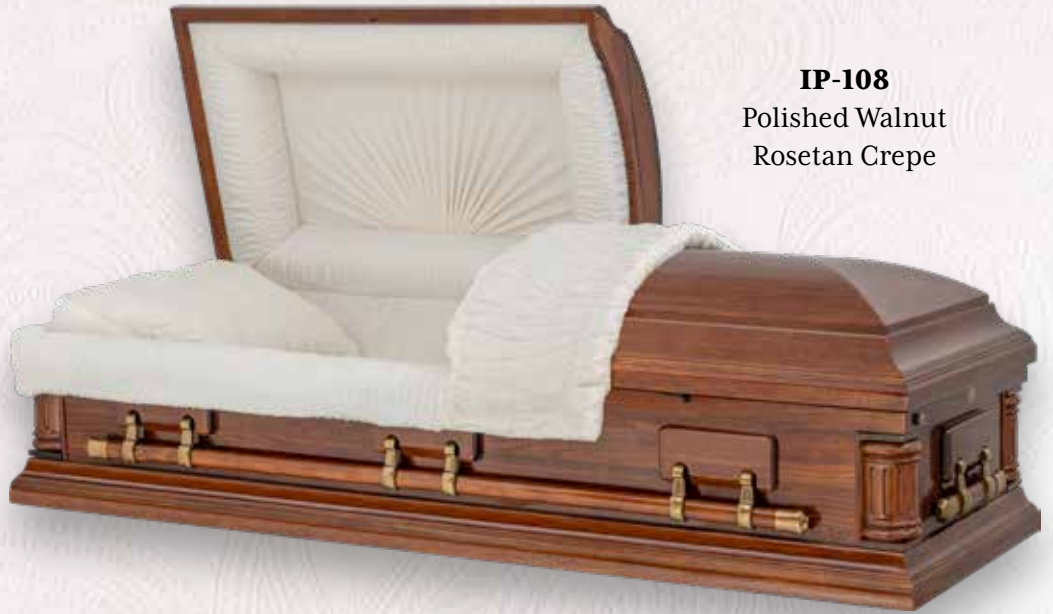

Woods
Select Hardwood

IP-108
Polished Walnut
Rosetan Crepe